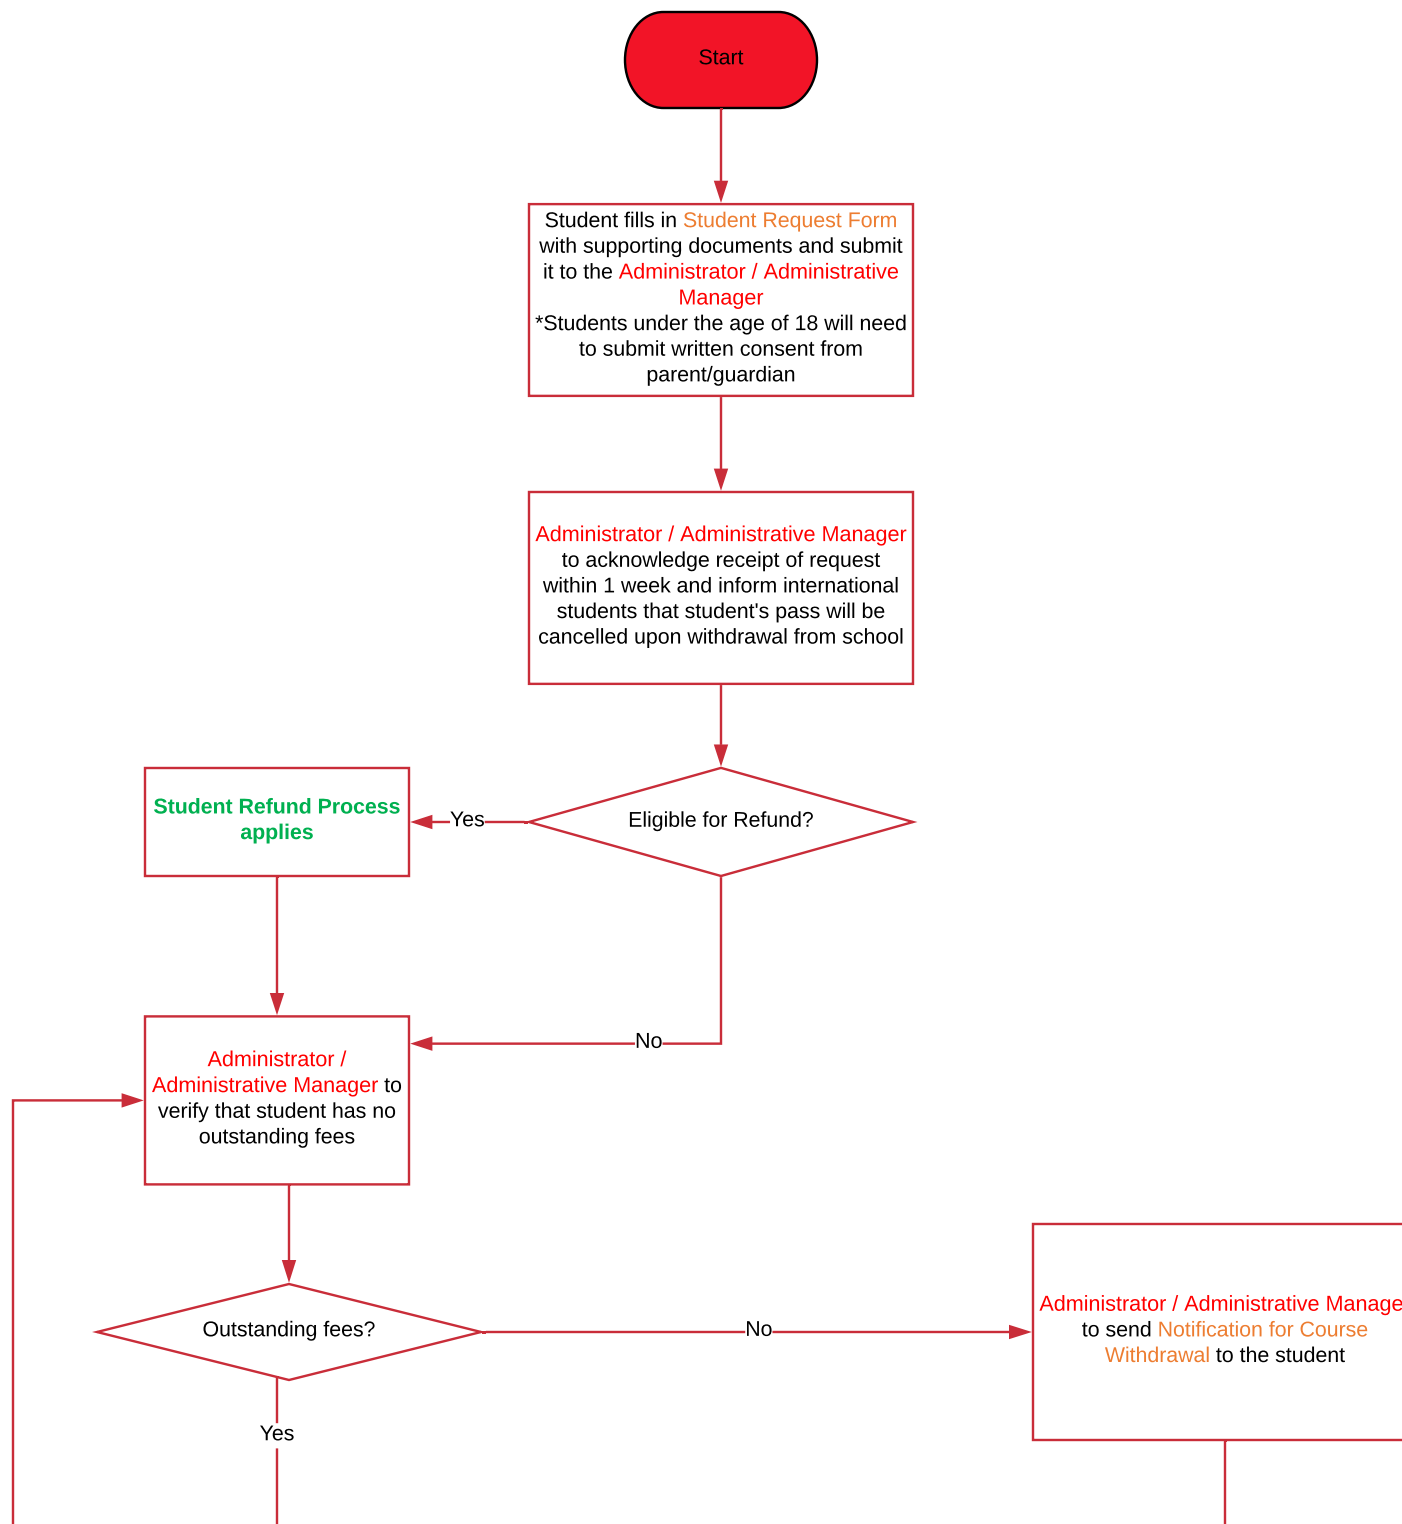

### C4.4.1 Student Withdrawal

Administrator /  
Administrative Manager to  
inform student to settle all  
outstanding fees before  
withdrawal can take place